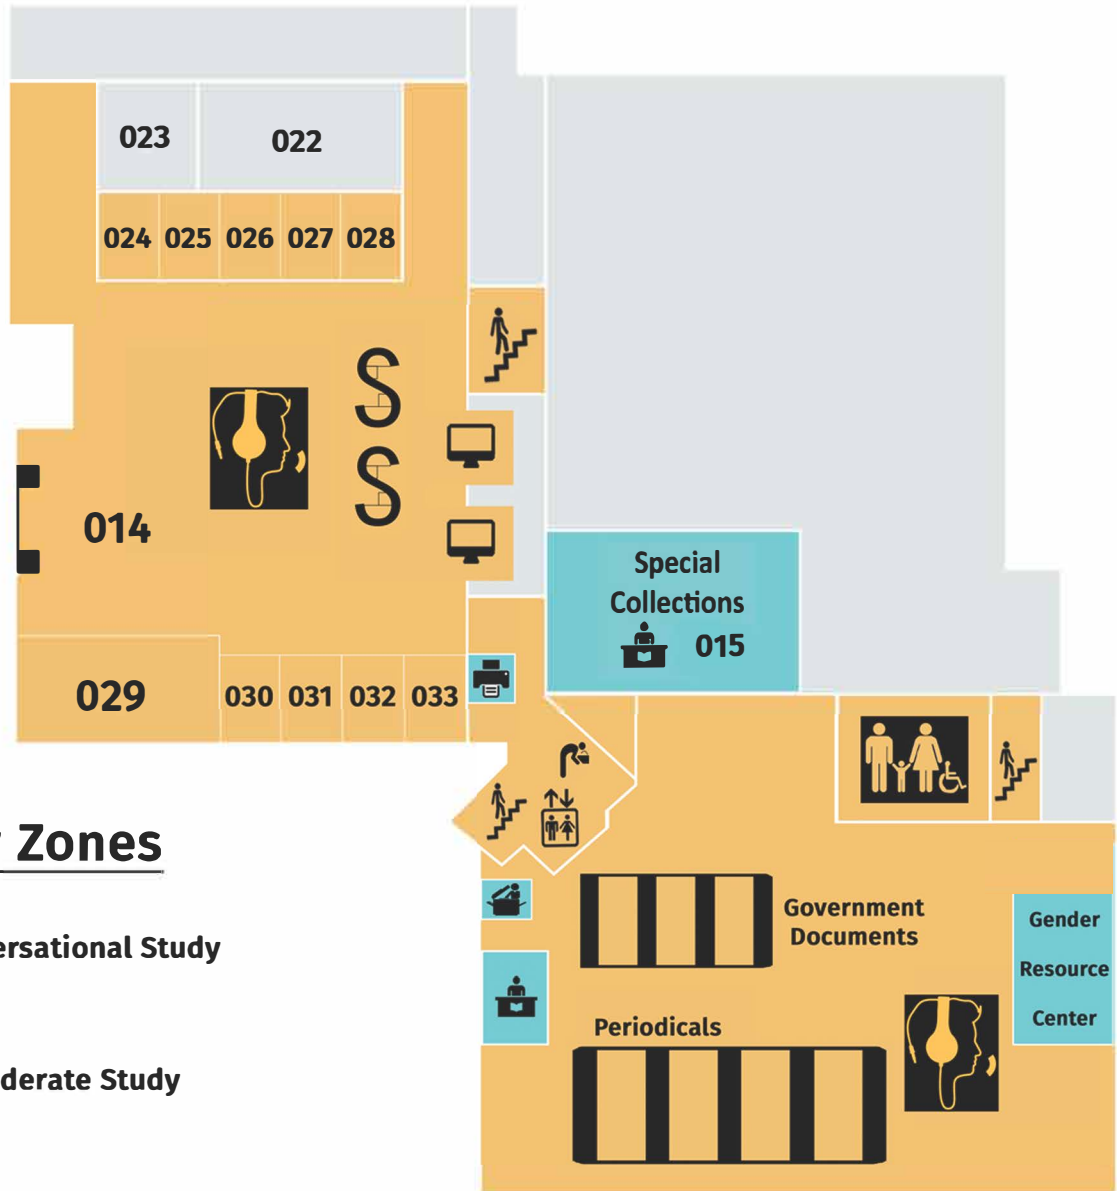

Leonard H. Axe Library - Basement

Study Zones

Conversational Study

Considerate Study

Quiet Study

Key

Elevator

Stairs

Restroom & Personal Health

Water Fountain

Printer

Computer Zone

Service Point

Photocopier

Presentation Space

024

Audio Room

026

Video Room

028

Production Room