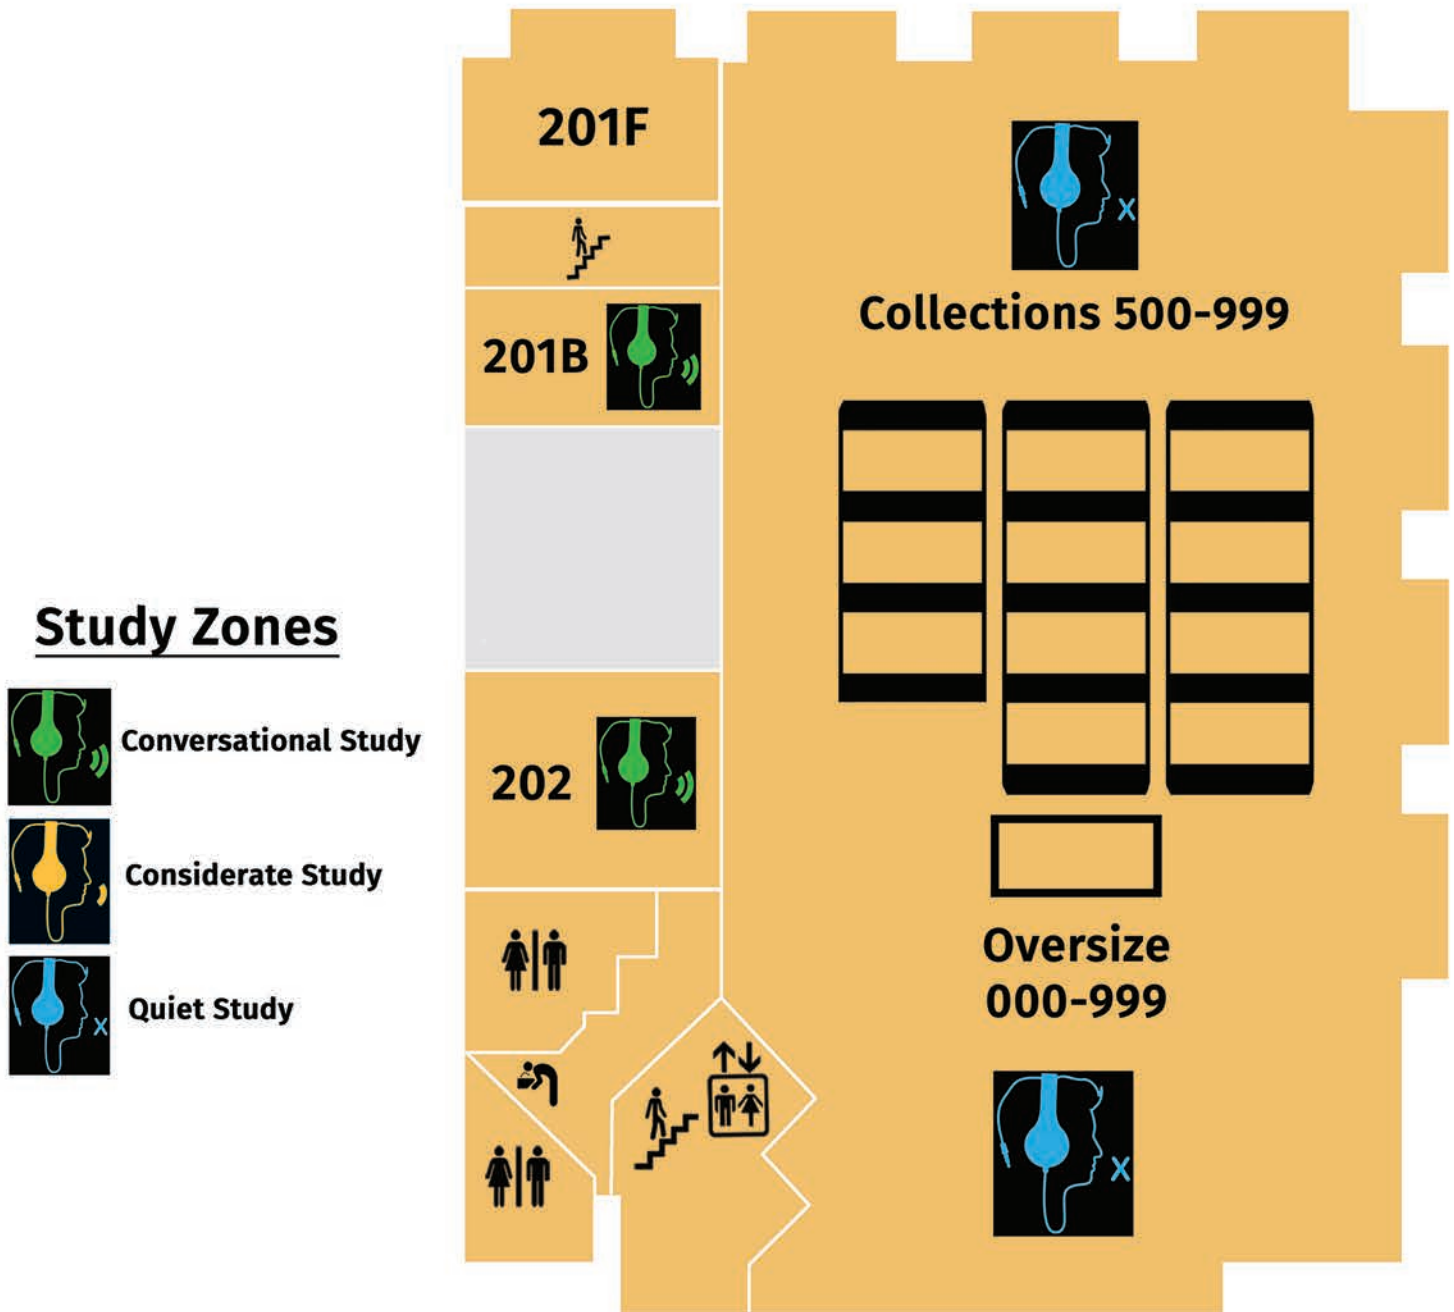

# Leonard H. Axe Library - 2nd Floor

## Study Zones

Conversational Study

Considerate Study

Quiet Study

## Key

Elevator

Stairs

Water Fountain

Restrooms

201B

Presentation Room

202

Presentation Room