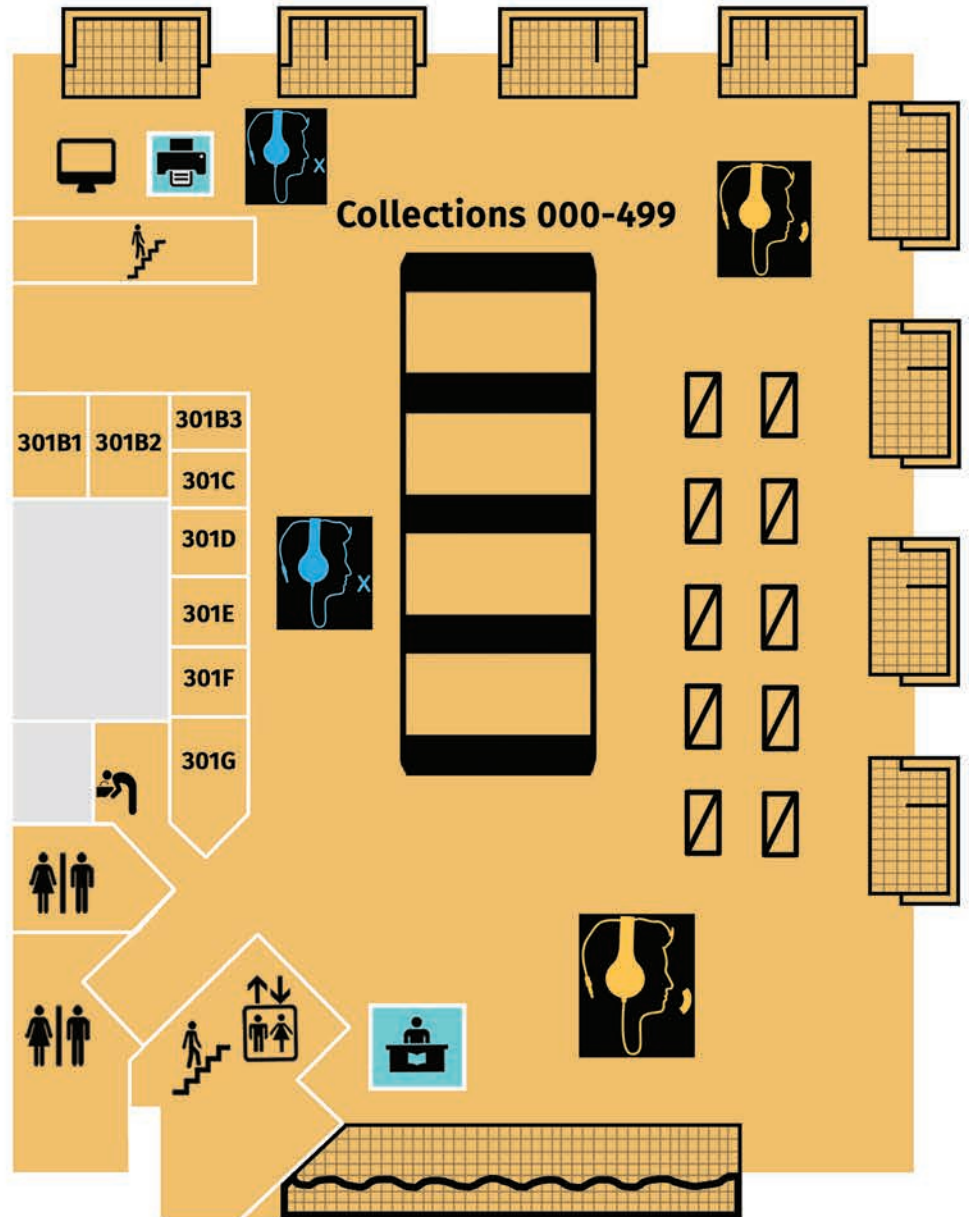

# Leonard H. Axe Library - 3rd Floor

## Study Zones

Conversational Study

Considerate Study

Quiet Study

**301G**  
Room 1

**301F**  
Room 2

**301E**  
Room 3

**301D**  
Room 4

**301C**  
Room 5

**301B3**  
Room 6

**301B2**  
Room 7

**301B1**  
Room 8

## Key